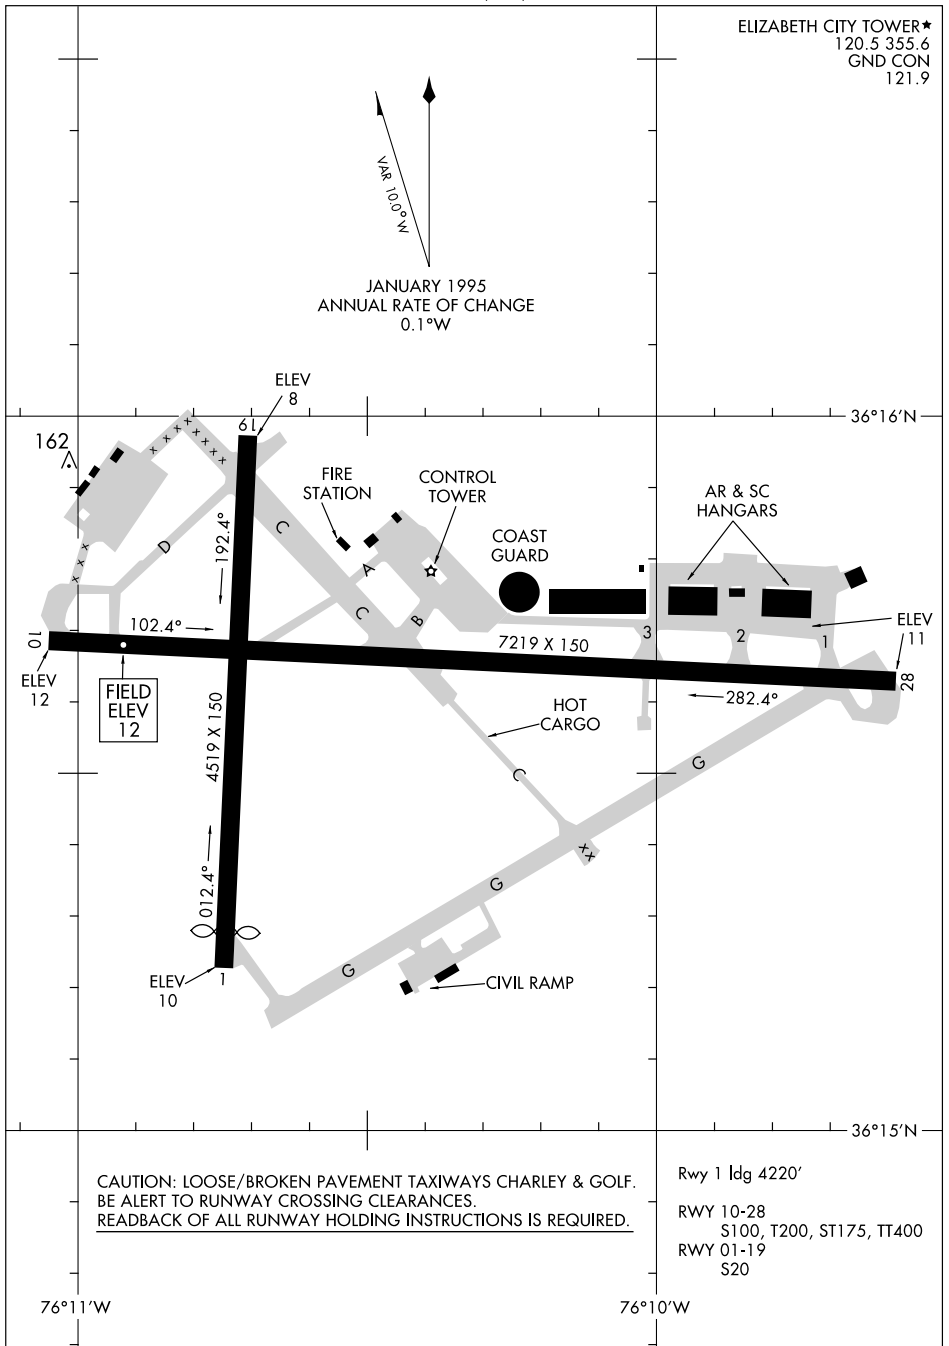

# AIRPORT DIAGRAM

ELIZABETH CITY COAST GUARD AIR STATION/REGIONAL (E/C/G)  
AL-617 (FAA) ELIZABETH CITY, NORTH CAROLINA

# AIRPORT DIAGRAM

ELIZABETH CITY, NORTH CAROLINA  
ELIZABETH CITY COAST GUARD AIR STATION/REGIONAL (E/C/G)